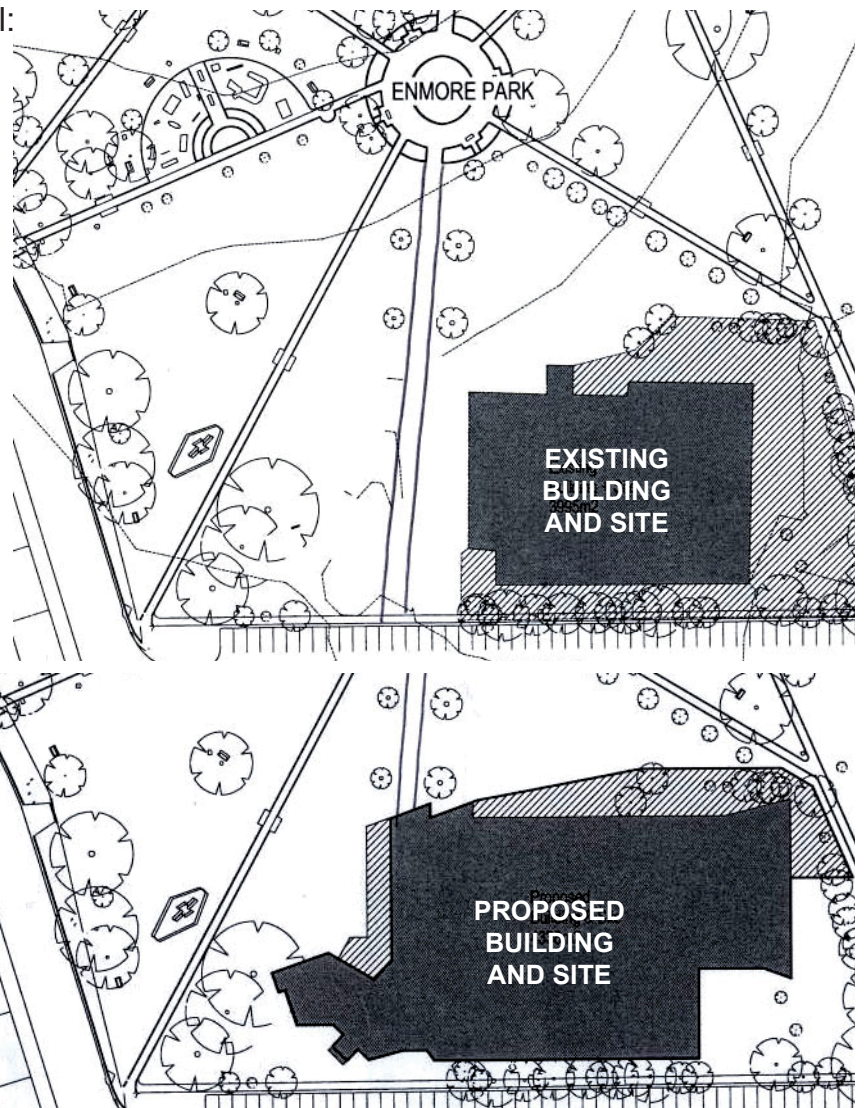

The current Greens proposal for Enmore pool is too big, too ugly and costs too much!

The Greens pool proposal is a massive overdevelopment on Enmore Park that will:

- take valuable green space,
- create parking and traffic issues for local residents,
- endanger the paperbark and fig trees, and
- remove the free BBQ area.

The plans for Enmore Pool are already $8million over budget. How much more will this monstrosity cost?

Local Labor is committed to the upgrade of both Enmore and Petersham Pools - an upgrade that preserves our precious parks AND builds quality pool facilities for our community.

Local Labor will consult with all stakeholders: Friends of Enmore Park, Swim50, local residents and local schools.

Local Labor will deliver a pool within the current footprint of the park that meets the needs of all stakeholders.

If elected, Local Labor candidates will:

- ✓ reject the overdeveloped proposal at Enmore,
- ✓ implement a new approach to Enmore Pool, and
- ✓ start the upgrade of Petersham Pool immediately.

fresh team. new approach.

Email: marrickvillelabor@gmail.com
Phone: 02 9558 5078
Post: PO Box 161
Marrickville NSW 1475

Printed and authorised by P. Sharpe, 50 Victoria Rd Marrickville 2042